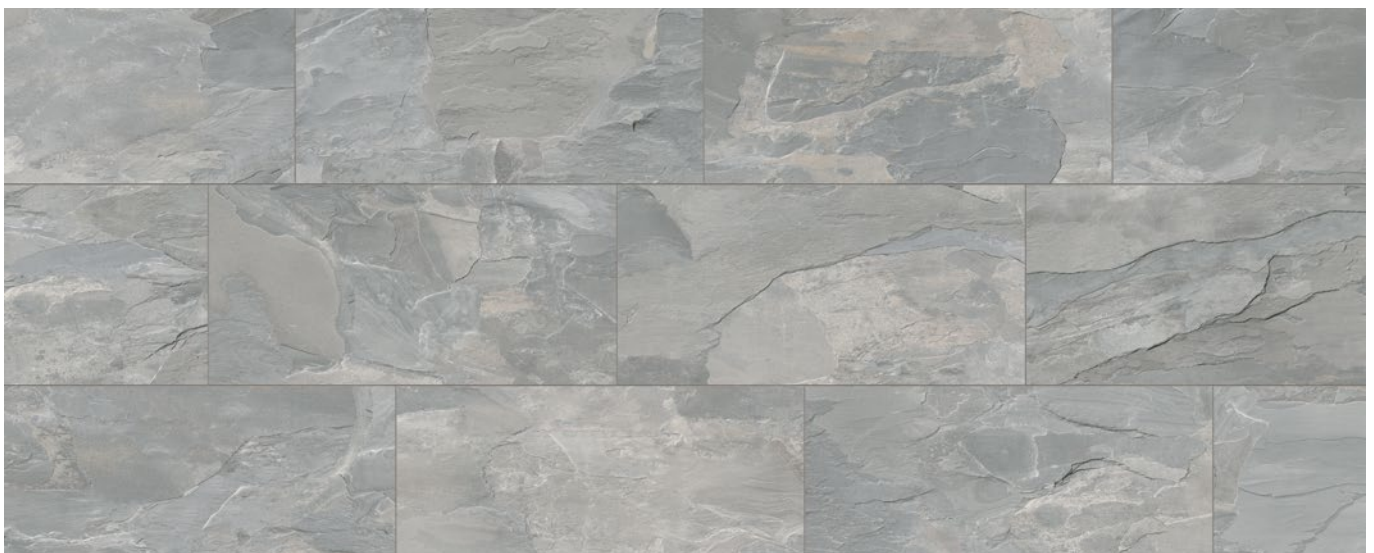

S314 Schiefer | Slate **MONACO** **BS** Brushed Stone

67427